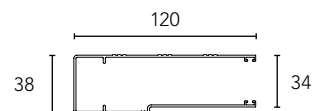

- 1 PVC
- 2 Cristal (90 cm)
- 3 Cristal

Cassonetto Round
Round Head box
Coffre Round

Profilo terminale
Terminal bar
Profile de barre de charge

Guida
Rail
Guide

Optionals

- * **Cassonetto Square**
Square head box
Coffre de protection Square